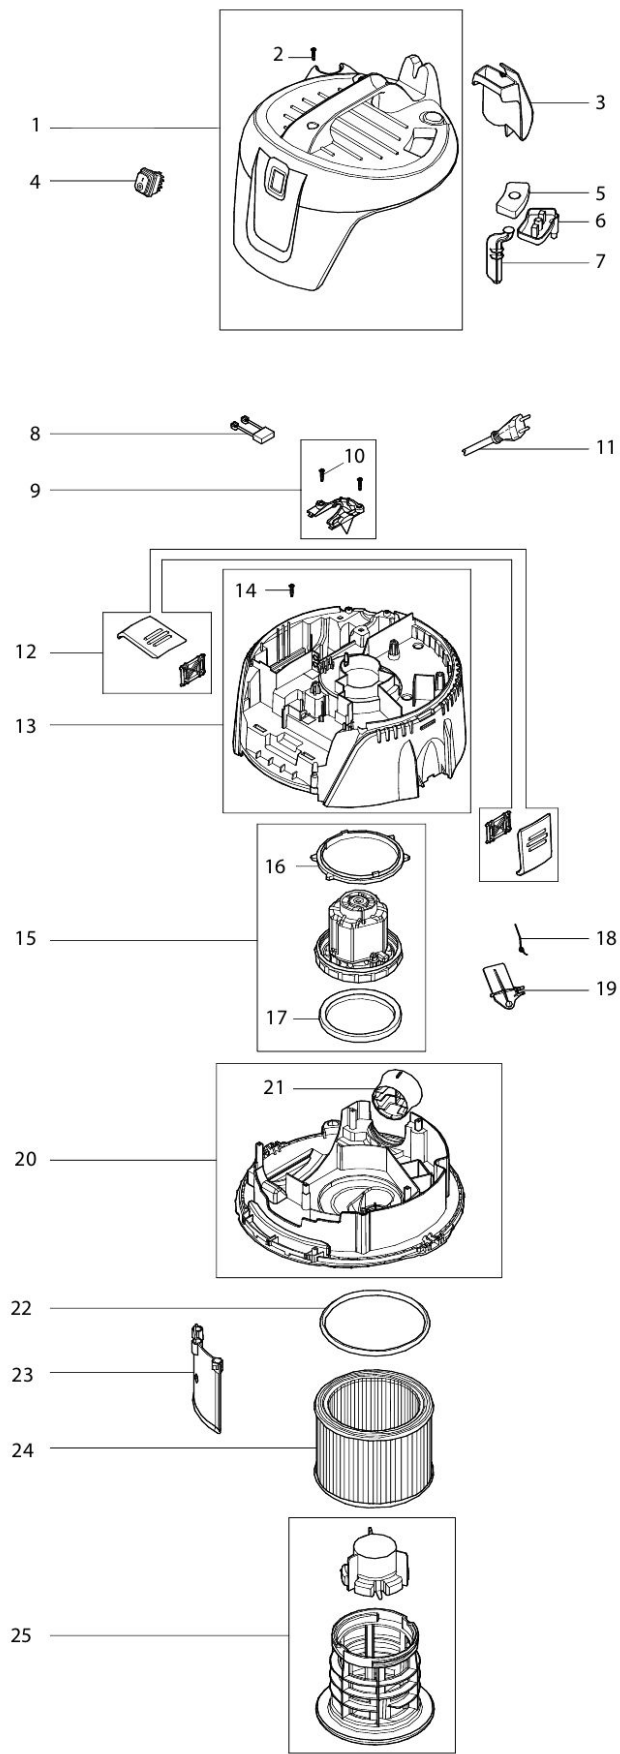

# Partdrawing for VC2000L - Stofzuiger

2020/01  
VC2000L