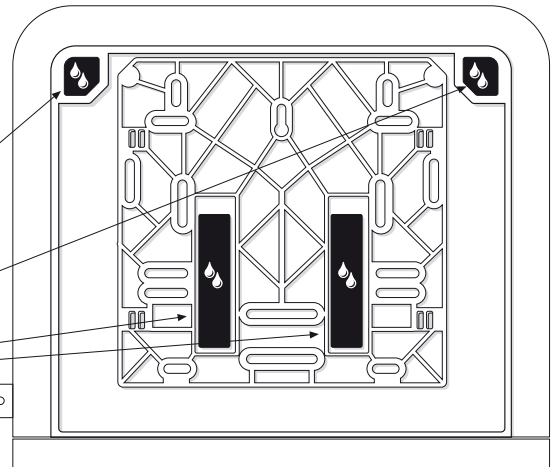

Supplied

Needed tools

Suitable for

Assembly plate

mark by pen + drill holes

hang and fix (inside)

Item No.: **331010**
+ **331020**

Folded Towel Dispenser Large + Small

design-ring

to remove, use screwdriver

adjust depth

adjust width

To adjust paper-outlet

Key-Lock

Standard Lock

Permanent Key

adjust Magic Ring with red side in front to lock the key