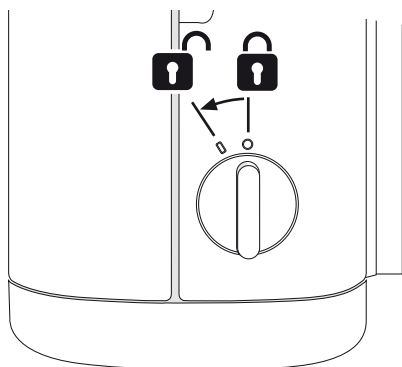

Supplied

Needed tools

Suitable for

Assembly plate

mark by pen + drill holes

hang and fix (inside)

Item No.: **331010**
+ **331020**

Folded Towel Dispenser Large + Small

design-ring

to remove, use screwdriver

adjust depth

adjust width

To adjust paper-outlet

Key-Lock

Standard Lock

Permanent Key

adjust Magic Ring with red side in front to lock the key