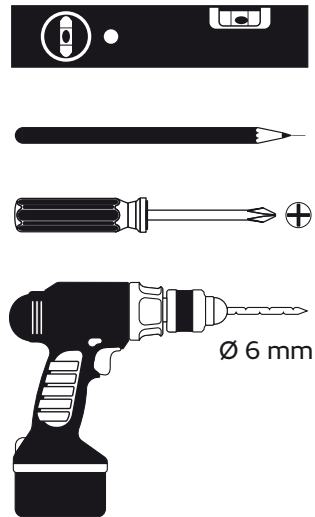

Folded Towel Dispenser Large + Small

Falthandtuch Spender Groß + Klein
Handdoekdispenser groot + klein
Distributeur essuie-mains pliés grand + petit
Dozownik do ręczników składanych duży + mały

Item No.: **331010**
+ **331020**

Supplied

Needed tools

Suitable for

Assembly plate

mark by pen + drill holes

hang and fix (inside)

Item No.: **331010**
+ **331020**

Folded Towel Dispenser Large + Small

design-ring

to remove, use screwdriver

adjust depth

adjust width

To adjust paper-outlet

Key-Lock

Standard Lock

Permanent Key

adjust Magic Ring with red side in front to lock the key