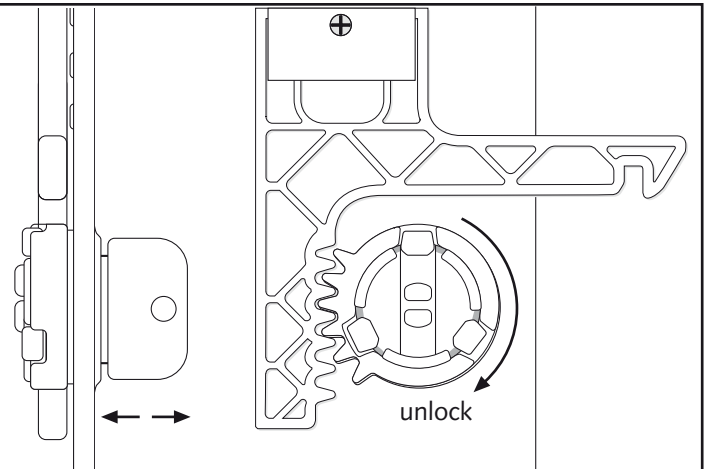

Supplied

Needed tools

Suitable for

Assembly plate

mark by pen + drill holes

hang and fix (inside)

Item No.: **331010**
+ **331020**

Folded Towel Dispenser Large + Small

design-ring

to remove, use screwdriver

adjust depth

adjust width

To adjust paper-outlet

Key-Lock

Standard Lock

Permanent Key

adjust Magic Ring with red side in front to lock the key