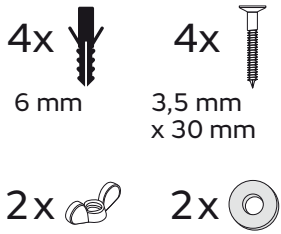

Folded Towel Dispenser Large + Small

Falthandtuch Spender Groß + Klein
Handdoekdispenser groot + klein
Distributeur essuie-mains pliés grand + petit
Dozownik do ręczników składanych duży + mały

Item No.: **331010**
+ **331020**

Supplied

Needed tools

Suitable for

Assembly plate

mark by pen + drill holes

hang and fix (inside)

Item No.: **331010**
+ **331020**

Folded Towel Dispenser Large + Small

design-ring

to remove, use screwdriver

adjust depth

adjust width

To adjust paper-outlet

Key-Lock

Standard Lock

Permanent Key

adjust Magic Ring with red side in front to lock the key