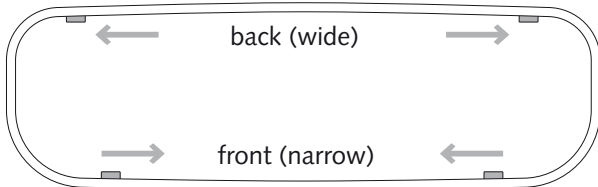

Supplied

Needed tools

Suitable for

Assembly plate

mark by pen + drill holes

hang and fix (inside)

Item No.: **331010**
+ **331020**

Folded Towel Dispenser Large + Small

design-ring

to remove, use screwdriver

adjust depth

adjust width

To adjust paper-outlet

Key-Lock

Standard Lock

Permanent Key

adjust Magic Ring with red side in front to lock the key