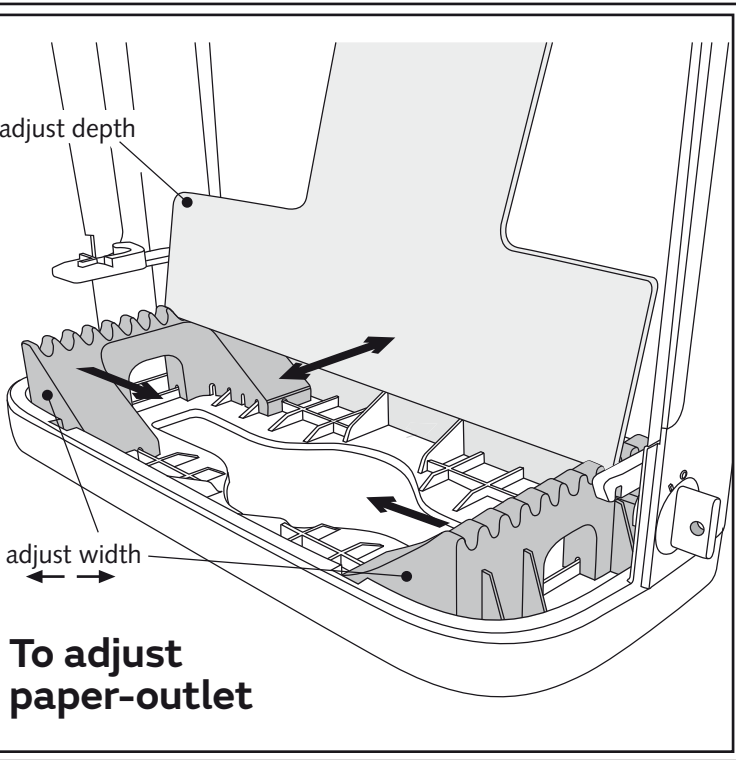

design-ring

to remove, use screwdriver

adjust depth

adjust width

To adjust paper-outlet

Key-Lock

Standard Lock

Permanent Key

adjust Magic Ring with red side in front to lock the key