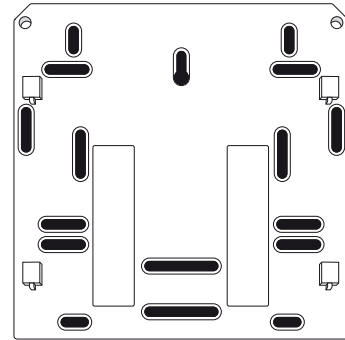

Supplied

Needed tools

Suitable for

Assembly plate

mark by pen + drill holes

hang and fix (inside)

Item No.: **331010**
+ **331020**

Folded Towel Dispenser Large + Small

design-ring

to remove, use screwdriver

adjust depth

adjust width

To adjust paper-outlet

Key-Lock

Standard Lock

Permanent Key

adjust Magic Ring with red side in front to lock the key