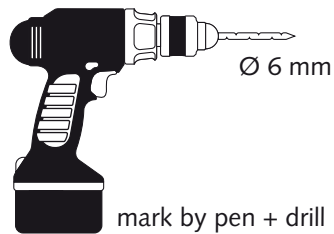

Supplied

Needed tools

Suitable for

Assembly plate

mark by pen + drill holes

hang and fix (inside)

Item No.: **331010**
+ **331020**

Folded Towel Dispenser Large + Small

design-ring

to remove, use screwdriver

adjust depth

adjust width

To adjust paper-outlet

Key-Lock

Standard Lock

Permanent Key

adjust Magic Ring with red side in front to lock the key