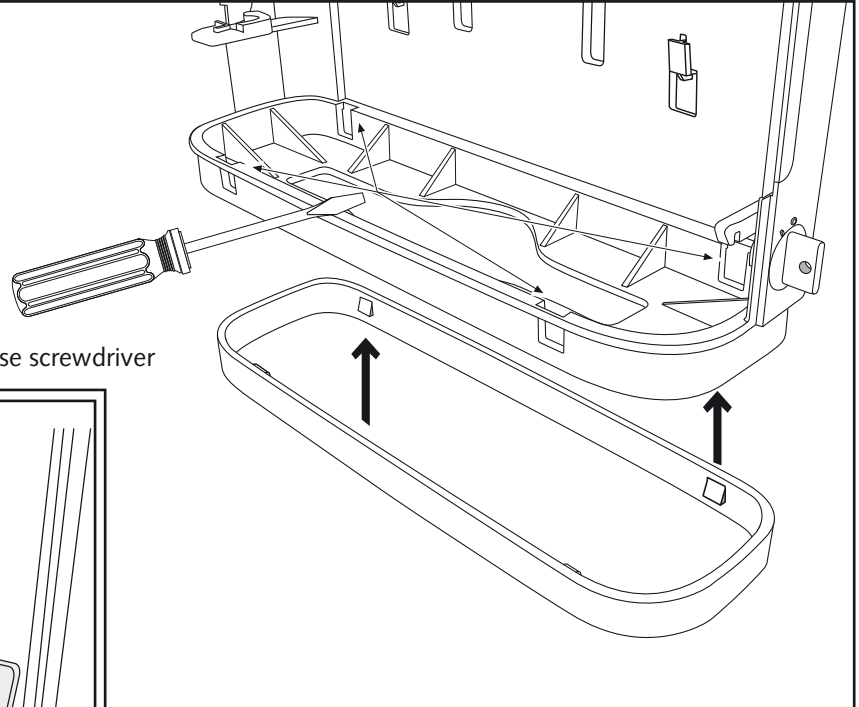

Supplied

Needed tools

Suitable for

Assembly plate

mark by pen + drill holes

hang and fix (inside)

Item No.: **331010**
+ **331020**

Folded Towel Dispenser Large + Small

design-ring

to remove, use screwdriver

adjust depth

adjust width

To adjust paper-outlet

Key-Lock

Standard Lock

Permanent Key

adjust Magic Ring with red side in front to lock the key