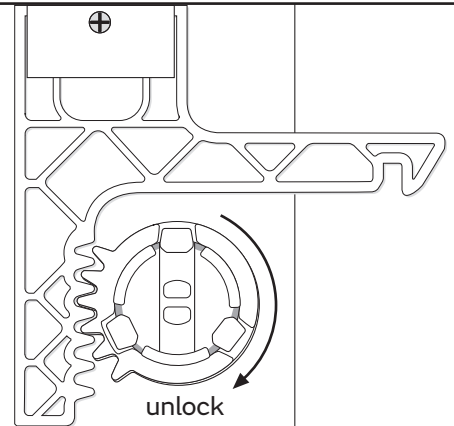

Sensor Towel Dispenser

Sensor Handtuch Spender
 Sensor Handdoekroldispenser
 Distributeur Sensor essuie-mains
 Dozownik do ręczników z czujnikiem Sensor

Item No.: **331070**

Included

- 4x 4x
- 6 mm 3,5 mm x 30 mm
- 2x 2x
- 1x Magic Ring

Tools required

-
-
-
- Ø 6 mm
- or

Suitable for

Assembly plate

hang and fix (inside)

Item No.: **331070**

Sensor Towel Dispenser

Design-ring

Key-Lock

Standard Lock

Permanent Key

to adjust magic ring use the red side in front to lock the key

Item No.: **331070**

Sensor Towel Dispenser

Operation

Battery use