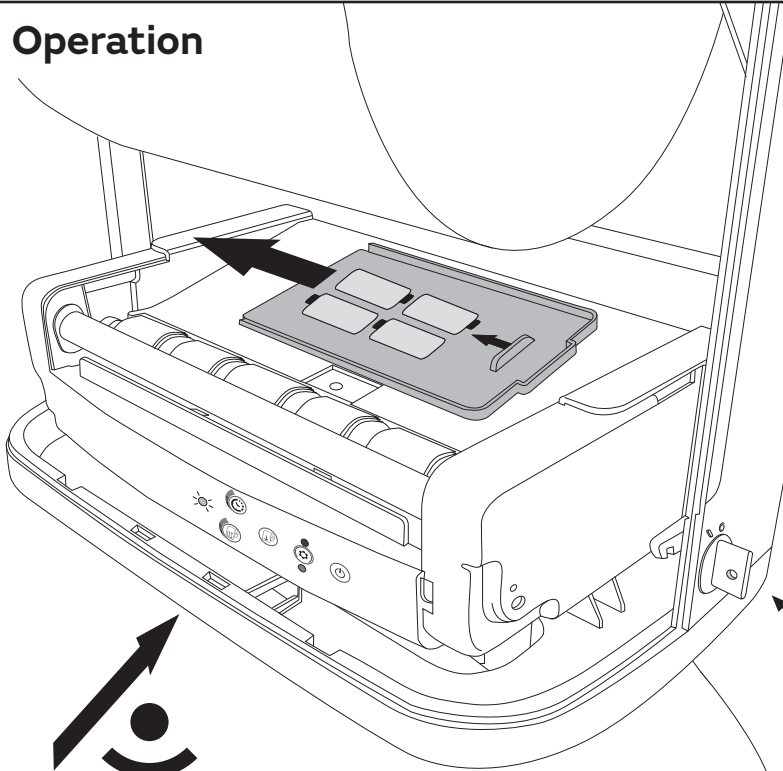

Tools required

-
-
-
- Ø 6 mm
- or

Suitable for

Assembly plate

hang and fix (inside)

Item No.: **331070**

Sensor Towel Dispenser

Design-ring

Key-Lock

Standard Lock

Permanent Key

to adjust magic ring use the red side in front to lock the key

Item No.: **331070**

Sensor Towel Dispenser

Operation

Battery use