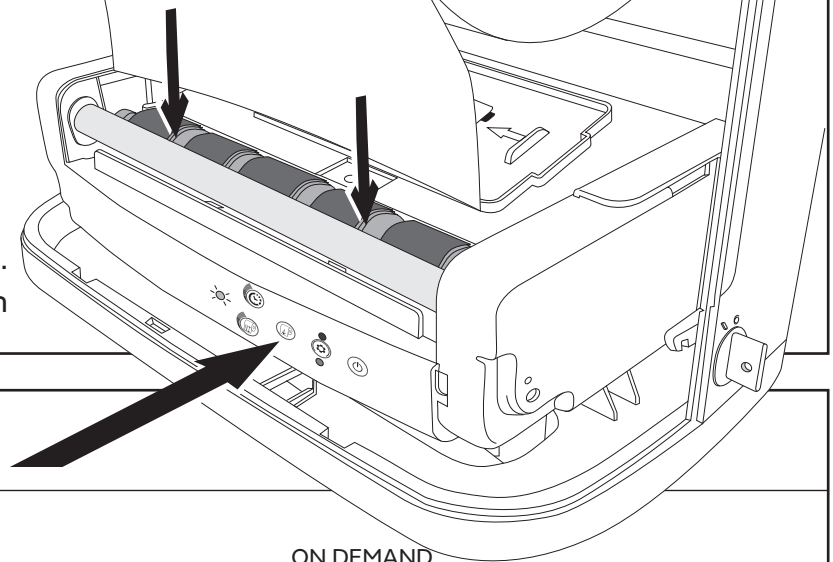

Function

BATTERY LEVEL

Red Flashing =
Please replace
the batteries.

TIMER

1 second (White LED)
3 seconds (Green LED)
5 seconds (Blue LED)

PAPER LENGTH

Adjust the paper
length from
18cm (White LED)
24 cm (Green LED)
36 cm (Blue LED)