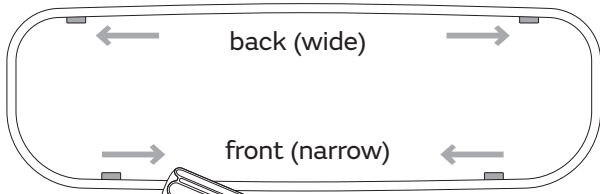

Tools required

-
-
-
- Ø 6 mm
- or

Suitable for

Assembly plate

hang and fix (inside)

Item No.: **331070**

Sensor Towel Dispenser

Design-ring

Key-Lock

Standard Lock

Permanent Key

to adjust magic ring use the red side in front to lock the key

Item No.: **331070**

Sensor Towel Dispenser

Operation

Battery use