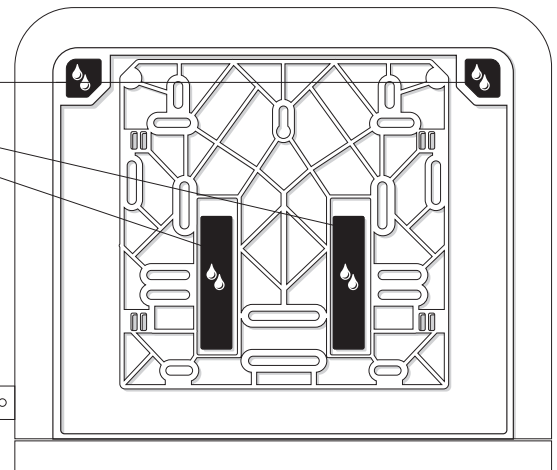

Sensor Towel Dispenser

Sensor Handtuch Spender
 Sensor Handdoekroldispenser
 Distributeur Sensor essuie-mains
 Dozownik do ręczników z czujnikiem Sensor

Item No.: **331070**

Included

- 4x 4x
- 6 mm 3,5 mm x 30 mm
- 2x 2x
- 1x Magic Ring

Tools required

-
-
-
- Ø 6 mm
- or

Suitable for

Assembly plate

hang and fix (inside)

Item No.: **331070**

Sensor Towel Dispenser

Design-ring

Key-Lock

Standard Lock

Permanent Key

to adjust magic ring use the red side in front to lock the key

Item No.: **331070**

Sensor Towel Dispenser

Operation

Battery use

4x
1,5 V, Alkaline D
UK = 4 x AA batteries

Optional: in Mini-USB mode

Mini-USB mode
5V / 2000 mA

external
accessory
part

Plug in for
Mini-USB
on back
of dispenser

Load paper between black and white rollers.
Whilst loading the paper, press the feed button