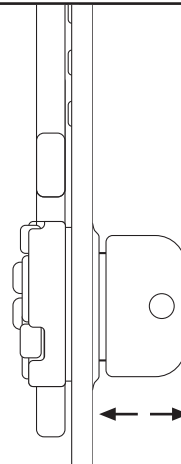

Sensor Towel Dispenser

Sensor Handtuch Spender
 Sensor Handdoekroldispenser
 Distributeur Sensor essuie-mains
 Dozownik do ręczników z czujnikiem Sensor

Item No.: **331070**

Included

- 4x 4x
- 6 mm 3,5 mm x 30 mm
- 2x 2x
- 1x Magic Ring

Tools required

-
-
-
- Ø 6 mm
- or

Suitable for

Assembly plate

hang and fix (inside)

Item No.: **331070**

Sensor Towel Dispenser

Design-ring

Key-Lock

Standard Lock

Permanent Key

to adjust magic ring use the red side in front to lock the key

Item No.: **331070**

Sensor Towel Dispenser

Operation

Battery use