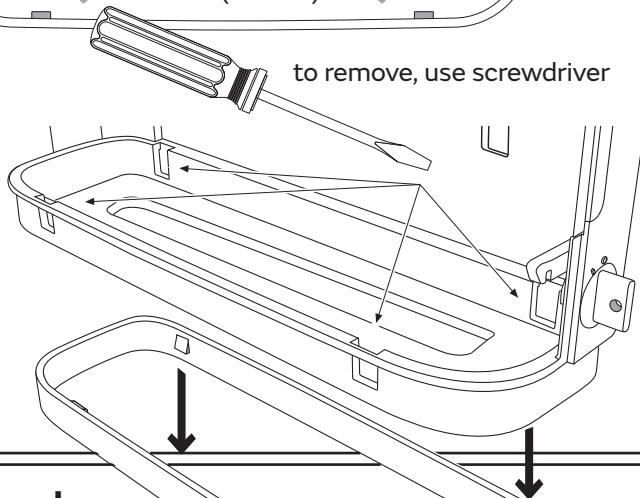

Sensor Towel Dispenser

Sensor Handtuch Spender
 Sensor Handdoekroldispenser
 Distributeur Sensor essuie-mains
 Dozownik do ręczników z czujnikiem Sensor

Item No.: **331070**

Included

- 4x 4x
- 6 mm 3,5 mm x 30 mm
- 2x 2x
- 1x Magic Ring

Tools required

-
-
-
- Ø 6 mm
- or

Suitable for

Assembly plate

hang and fix (inside)

Item No.: **331070**

Sensor Towel Dispenser

Design-ring

Key-Lock

Standard Lock

Permanent Key

to adjust magic ring use the red side in front to lock the key

Item No.: **331070**

Sensor Towel Dispenser

Operation

Battery use