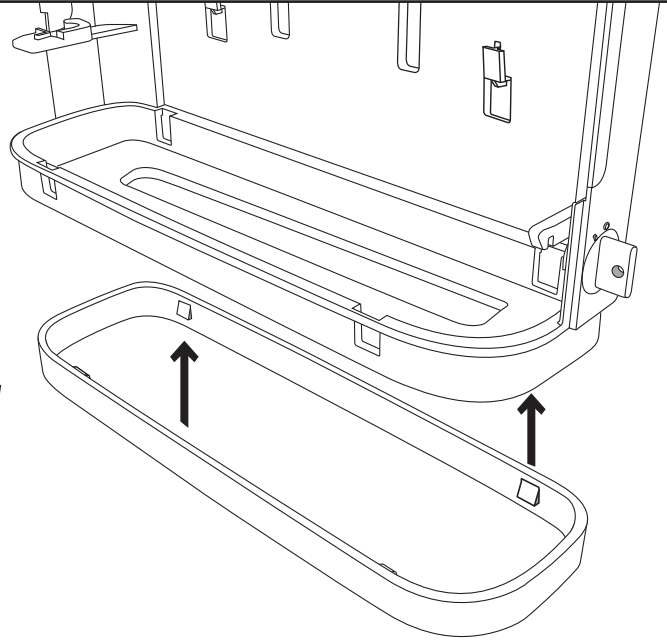

Sensor Towel Dispenser

Sensor Handtuch Spender
 Sensor Handdoekroldispenser
 Distributeur Sensor essuie-mains
 Dozownik do ręczników z czujnikiem Sensor

Item No.: **331070**

Included

- 4x 4x
- 6 mm 3,5 mm x 30 mm
- 2x 2x
- 1x Magic Ring

Tools required

-
-
-
- Ø 6 mm
- or

Suitable for

Assembly plate

hang and fix (inside)

Item No.: **331070**

Sensor Towel Dispenser

Design-ring

Key-Lock

Standard Lock

Permanent Key

to adjust magic ring use the red side in front to lock the key

Item No.: **331070**

Sensor Towel Dispenser

Operation

Battery use