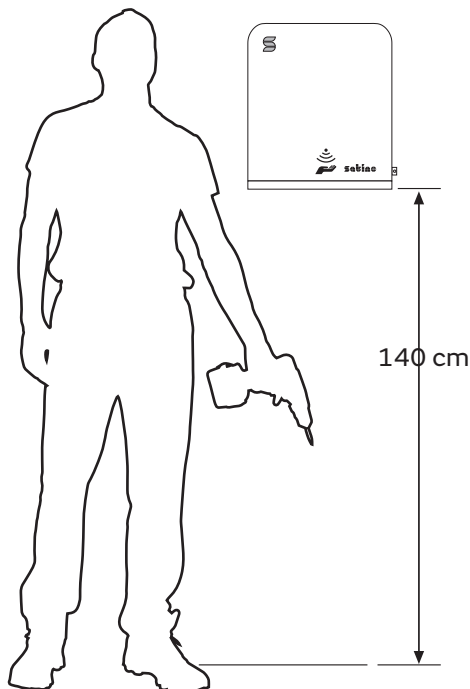

Sensor Towel Dispenser

Sensor Handtuch Spender
 Sensor Handdoekroldispenser
 Distributeur Sensor essuie-mains
 Dozownik do ręczników z czujnikiem Sensor

Item No.: **331070**

Included

- 4x 4x
- 6 mm 3,5 mm x 30 mm
- 2x 2x
- 1x Magic Ring

Tools required

-
-
-
- Ø 6 mm
- or

Suitable for

Assembly plate

hang and fix (inside)

Item No.: **331070**

Sensor Towel Dispenser

Design-ring

Key-Lock

Standard Lock

Permanent Key

to adjust magic ring use the red side in front to lock the key

Item No.: **331070**

Sensor Towel Dispenser

Operation

Battery use

Function

BATTERY LEVEL

Red Flashing =
Please replace
the batteries.

TIMER

1 second (White LED)
3 seconds (Green LED)
5 seconds (Blue LED)

PAPER LENGTH

Adjust the paper
length from
18cm (White LED)
24 cm (Green LED)
36 cm (Blue LED)