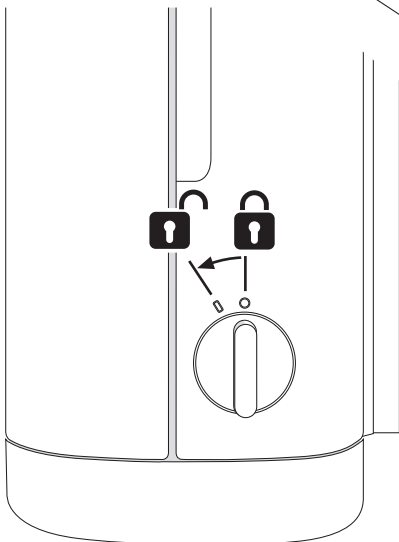

Sensor Towel Dispenser

Sensor Handtuch Spender
 Sensor Handdoekroldispenser
 Distributeur Sensor essuie-mains
 Dozownik do ręczników z czujnikiem Sensor

Item No.: **331070**

Included

- 4x 4x
- 6 mm 3,5 mm x 30 mm
- 2x 2x
- 1x Magic Ring

Tools required

-
-
-
- Ø 6 mm
- or

Suitable for

Assembly plate

hang and fix (inside)

Item No.: **331070**

Sensor Towel Dispenser

Design-ring

Key-Lock

Standard Lock

Permanent Key

to adjust magic ring use the red side in front to lock the key

Item No.: **331070**

Sensor Towel Dispenser

Operation

Battery use