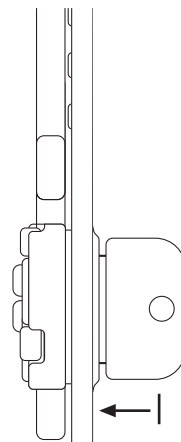

Sensor Towel Dispenser

Sensor Handtuch Spender
 Sensor Handdoekroldispenser
 Distributeur Sensor essuie-mains
 Dozownik do ręczników z czujnikiem Sensor

Item No.: **331070**

Included

- 4x 4x
- 6 mm 3,5 mm x 30 mm
- 2x 2x
- 1x Magic Ring

Tools required

-
-
-
- Ø 6 mm
- or

Suitable for

Assembly plate

hang and fix (inside)

Item No.: **331070**

Sensor Towel Dispenser

Design-ring

Key-Lock

Standard Lock

Permanent Key

to adjust magic ring use the red side in front to lock the key

Item No.: **331070**

Sensor Towel Dispenser

Operation

Battery use

Function

BATTERY LEVEL

Red Flashing =
Please replace
the batteries.

TIMER

1 second (White LED)
3 seconds (Green LED)
5 seconds (Blue LED)

PAPER LENGTH

Adjust the paper
length from
18cm (White LED)
24 cm (Green LED)
36 cm (Blue LED)