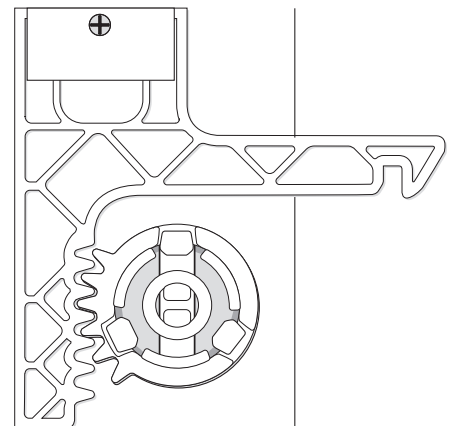

Sensor Towel Dispenser

Sensor Handtuch Spender
 Sensor Handdoekroldispenser
 Distributeur Sensor essuie-mains
 Dozownik do ręczników z czujnikiem Sensor

Item No.: **331070**

Included

- 4x 4x
- 6 mm 3,5 mm x 30 mm
- 2x 2x
- 1x Magic Ring

Tools required

-
-
-
- Ø 6 mm
- or

Suitable for

Assembly plate

hang and fix (inside)

Item No.: **331070**

Sensor Towel Dispenser

Design-ring

Key-Lock

Standard Lock

Permanent Key

to adjust magic ring use the red side in front to lock the key

Item No.: **331070**

Sensor Towel Dispenser

Operation

Battery use

4x
1,5 V, Alkaline D
UK = 4 x AA batteries

Optional: in Mini-USB mode

Mini-USB mode
5V / 2000 mA

external
accessory
part

Plug in for
Mini-USB
on back
of dispenser

Load paper between black and white rollers.
Whilst loading the paper, press the feed button