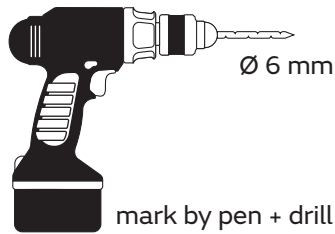

Sensor Towel Dispenser

Sensor Handtuch Spender
 Sensor Handdoekroldispenser
 Distributeur Sensor essuie-mains
 Dozownik do ręczników z czujnikiem Sensor

Item No.: **331070**

Included

- 4x 4x
- 6 mm 3,5 mm x 30 mm
- 2x 2x
- 1x Magic Ring

Tools required

-
-
-
- Ø 6 mm
- or

Suitable for

Assembly plate

hang and fix (inside)

Item No.: **331070**

Sensor Towel Dispenser

Design-ring

Key-Lock

Standard Lock

Permanent Key

to adjust magic ring use the red side in front to lock the key

Item No.: **331070**

Sensor Towel Dispenser

Operation

Battery use