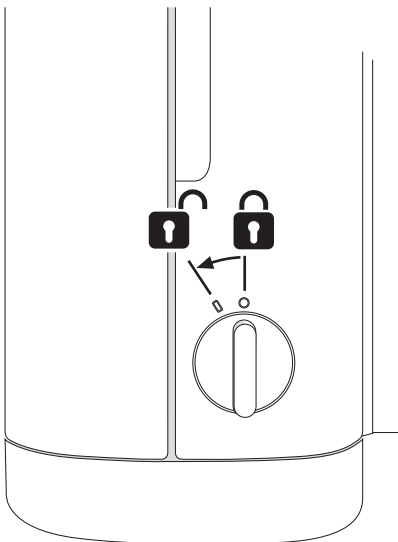

Twin-Roll Toilet Paper Dispenser

Doppelrollen Toilettenpapier Spender

Toiletroldispenser horizontaal

Distributeur double pour papier toilette en rouleau

Dozownik do papieru toaletowego na dwie małe rolki

Item No.: **331080**

Supplied

Needed tools

Suitable for

Attachment

To fill in the Satino by WEPA toilet paper

Move the bottom plate, when first roll has been consumed

Twin-Roll Toilet Paper Dispenser

Item No.: 331080

Design-ring

to remove, use screwdriver

Key-Lock

Standard Lock

Permanent Key

adjust Magic Ring with red side in front to lock the key