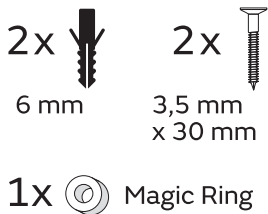

Supplied

Needed tools

Suitable for

Attachment

To fill in the Satino by WEPA toilet paper

Move the bottom plate, when first roll has been consumed

Twin-Roll Toilet Paper Dispenser

Item No.: 331080

Design-ring

to remove, use screwdriver

Key-Lock

Standard Lock

Permanent Key

adjust Magic Ring with red side in front to lock the key