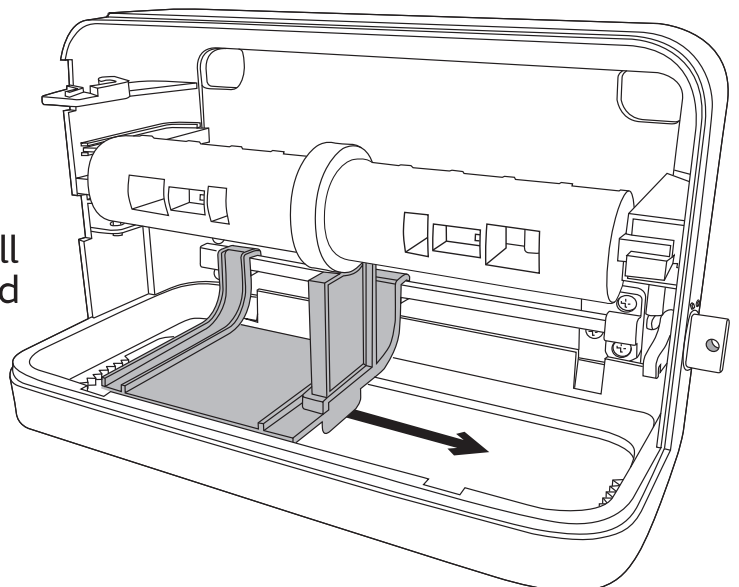

Supplied

Needed tools

Suitable for

Attachment

To fill in the Satino by WEPA toilet paper

Move the bottom plate, when first roll has been consumed

Twin-Roll Toilet Paper Dispenser

Item No.: 331080

Design-ring

to remove, use screwdriver

Key-Lock

Standard Lock

Permanent Key

adjust Magic Ring with red side in front to lock the key