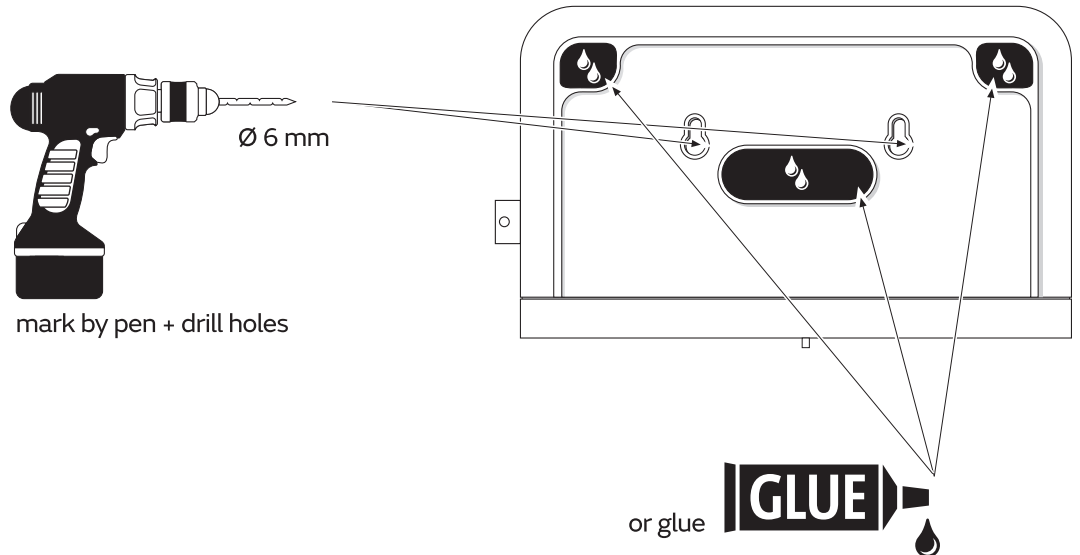

Supplied

Needed tools

Suitable for

Attachment

To fill in the Satino by WEPA toilet paper

Move the bottom plate, when first roll has been consumed

Twin-Roll Toilet Paper Dispenser

Item No.: 331080

Design-ring

to remove, use screwdriver

Key-Lock

Standard Lock

Permanent Key

adjust Magic Ring with red side in front to lock the key