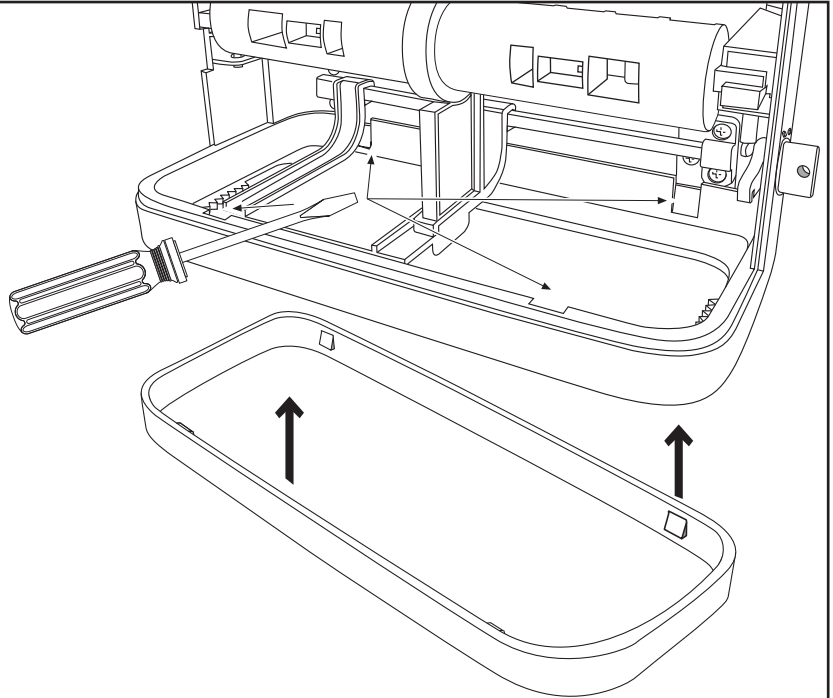

Supplied

Needed tools

Suitable for

Attachment

To fill in the Satino by WEPA toilet paper

Move the bottom plate, when first roll has been consumed

Twin-Roll Toilet Paper Dispenser

Item No.: 331080

Design-ring

to remove, use screwdriver

Key-Lock

Standard Lock

Permanent Key

adjust Magic Ring with red side in front to lock the key