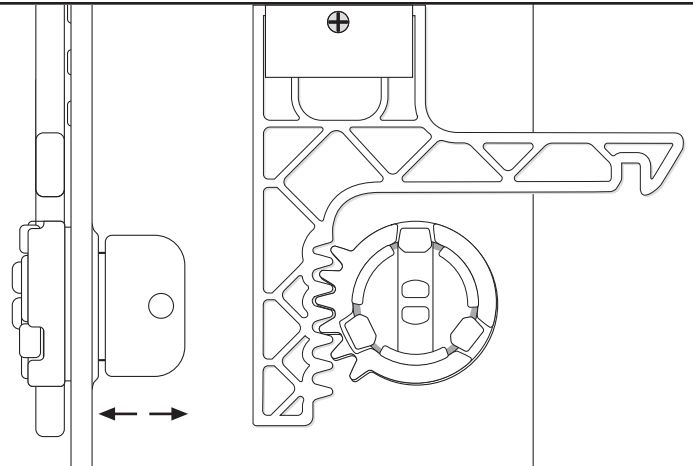

Supplied

Needed tools

Suitable for

Attachment

To fill in the Satino by WEPA toilet paper

Move the bottom plate, when first roll has been consumed

Twin-Roll Toilet Paper Dispenser

Item No.: 331080

Design-ring

to remove, use screwdriver

Key-Lock

Standard Lock

Permanent Key

adjust Magic Ring with red side in front to lock the key