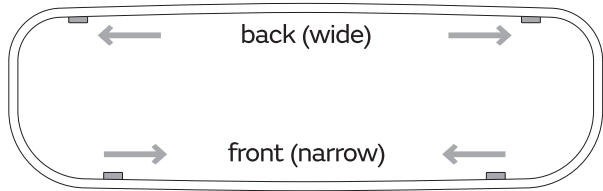

Supplied

Needed tools

Suitable for

Attachment

To fill in the Satino by WEPA toilet paper

Move the bottom plate, when first roll has been consumed

Twin-Roll Toilet Paper Dispenser

Item No.: 331080

Design-ring

to remove, use screwdriver

Key-Lock

Standard Lock

Permanent Key

adjust Magic Ring with red side in front to lock the key