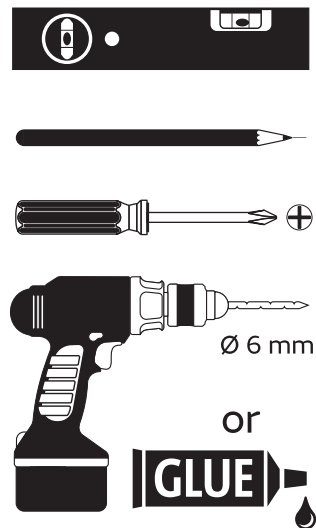

Twin-Roll Toilet Paper Dispenser

Doppelrollen Toilettenpapier Spender

Toiletroldispenser horizontaal

Distributeur double pour papier toilette en rouleau

Dozownik do papieru toaletowego na dwie małe rolki

Item No.: **331080**

Supplied

Needed tools

Suitable for

Attachment

To fill in the Satino by WEPA toilet paper

Move the bottom plate, when first roll has been consumed

Twin-Roll Toilet Paper Dispenser

Item No.: 331080

Design-ring

to remove, use screwdriver

Key-Lock

Standard Lock

Permanent Key

adjust Magic Ring with red side in front to lock the key