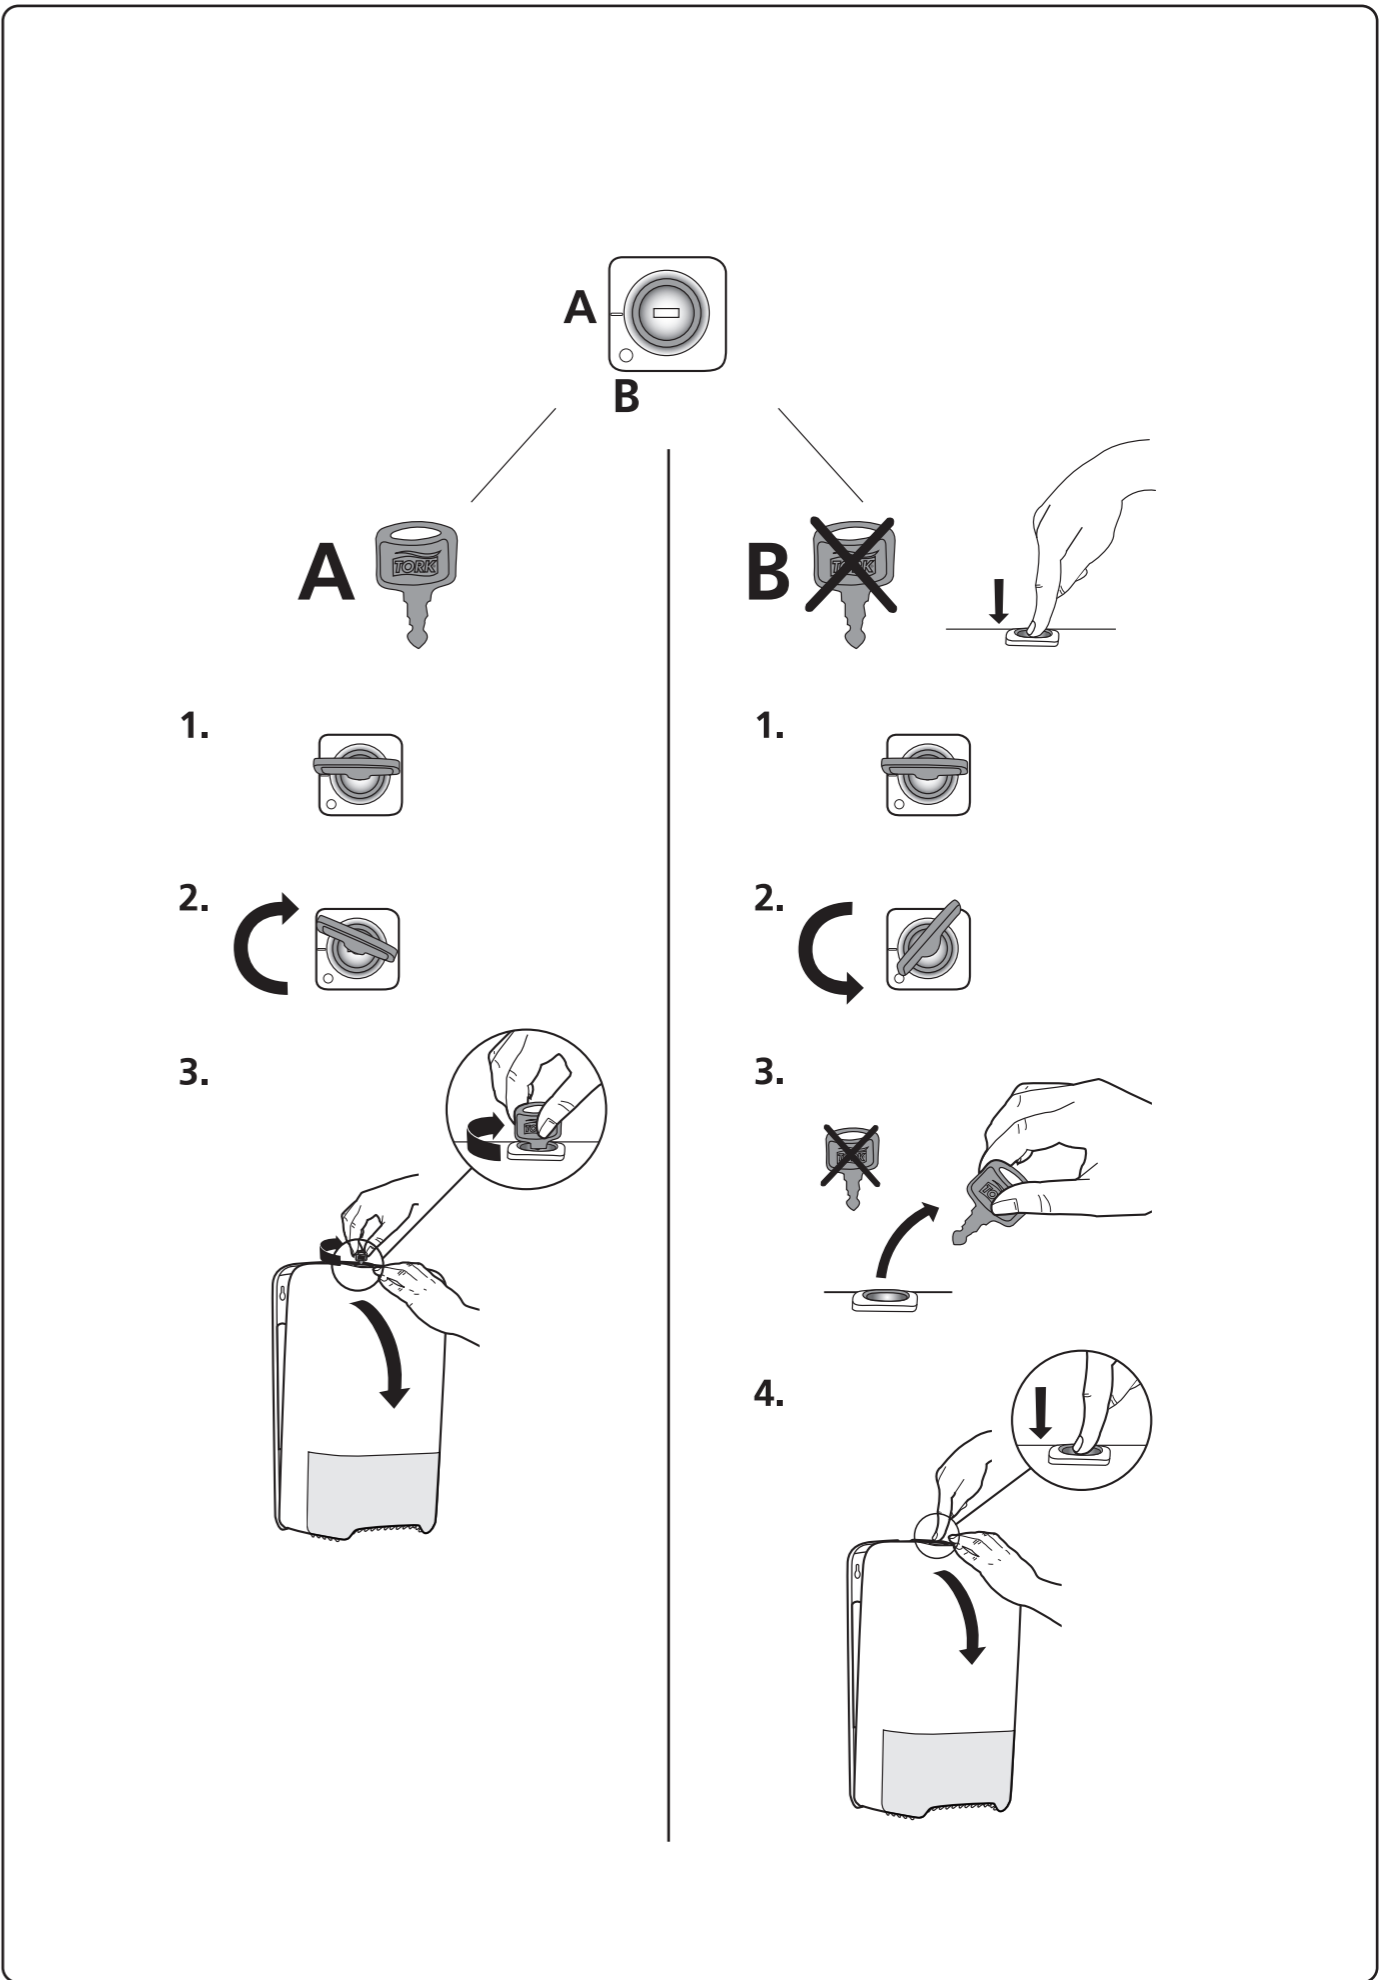

# Twin Mid-Size Toilet Roll Dispenser

T6

Elevation  
Design

2.

3.

4.

5.

1.