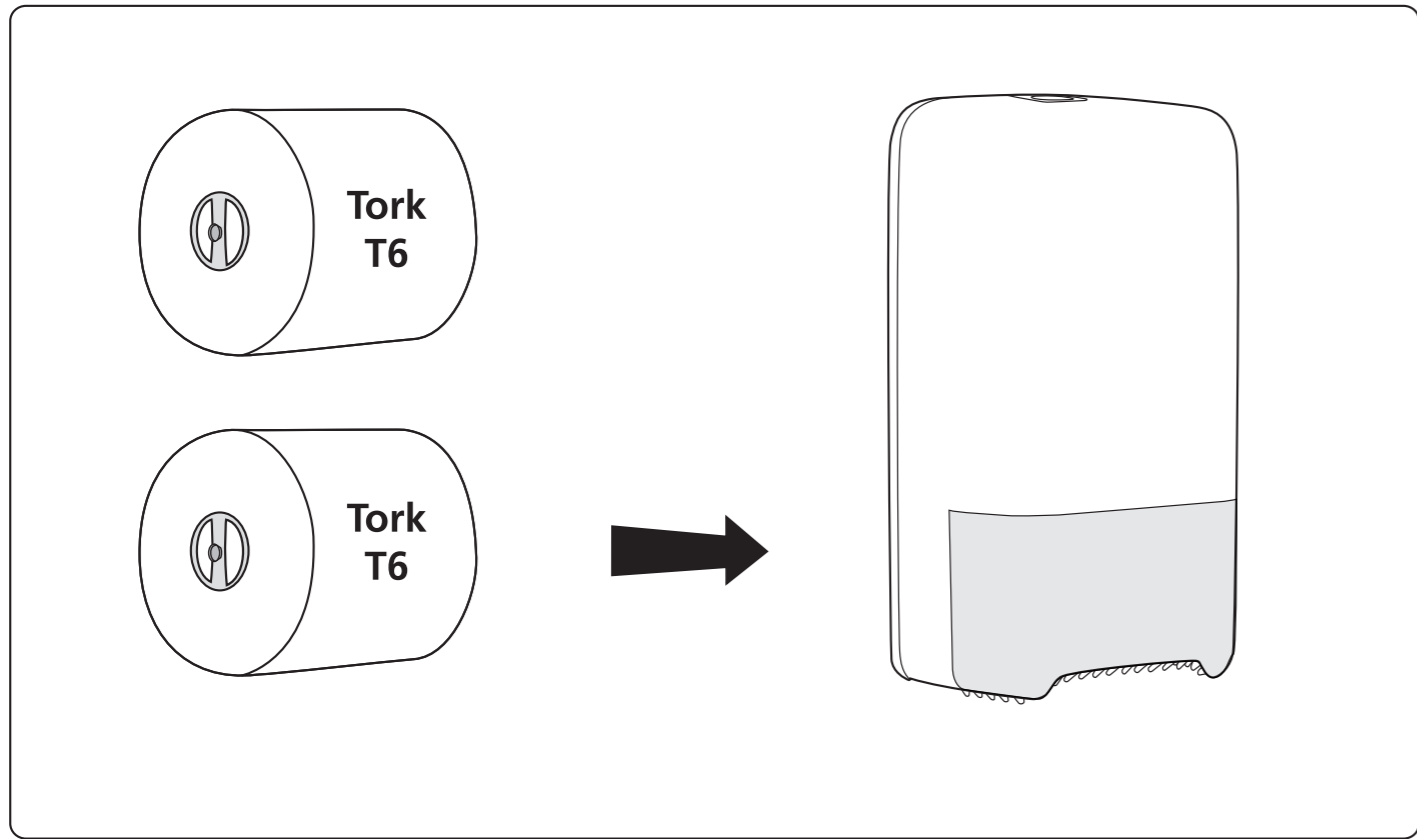

# Twin Mid-Size Toilet Roll Dispenser

T6

Elevation  
Design

2.

3.

4.

5.

1.