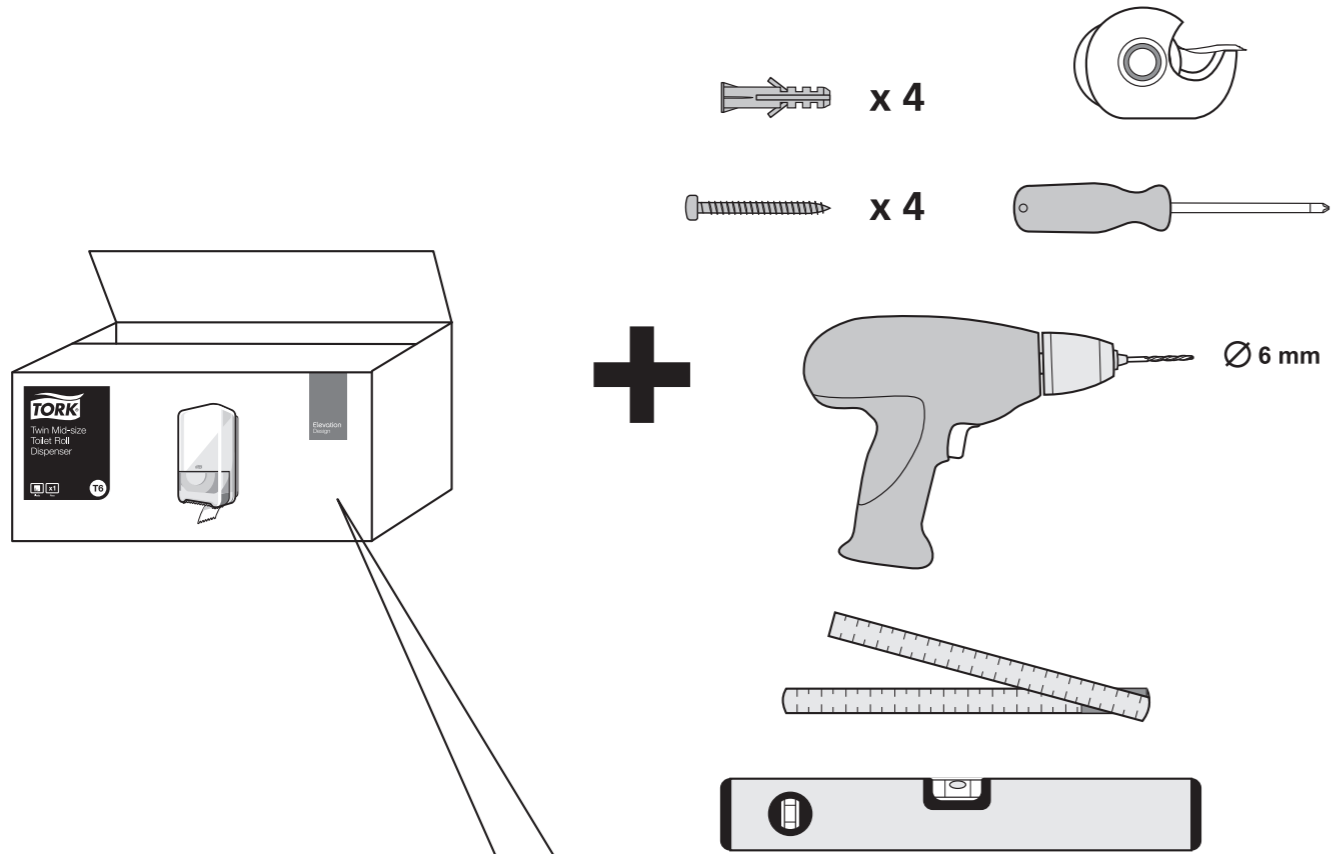

# Twin Mid-Size Toilet Roll Dispenser

T6

Elevation  
Design

2.

3.

4.

5.

1.